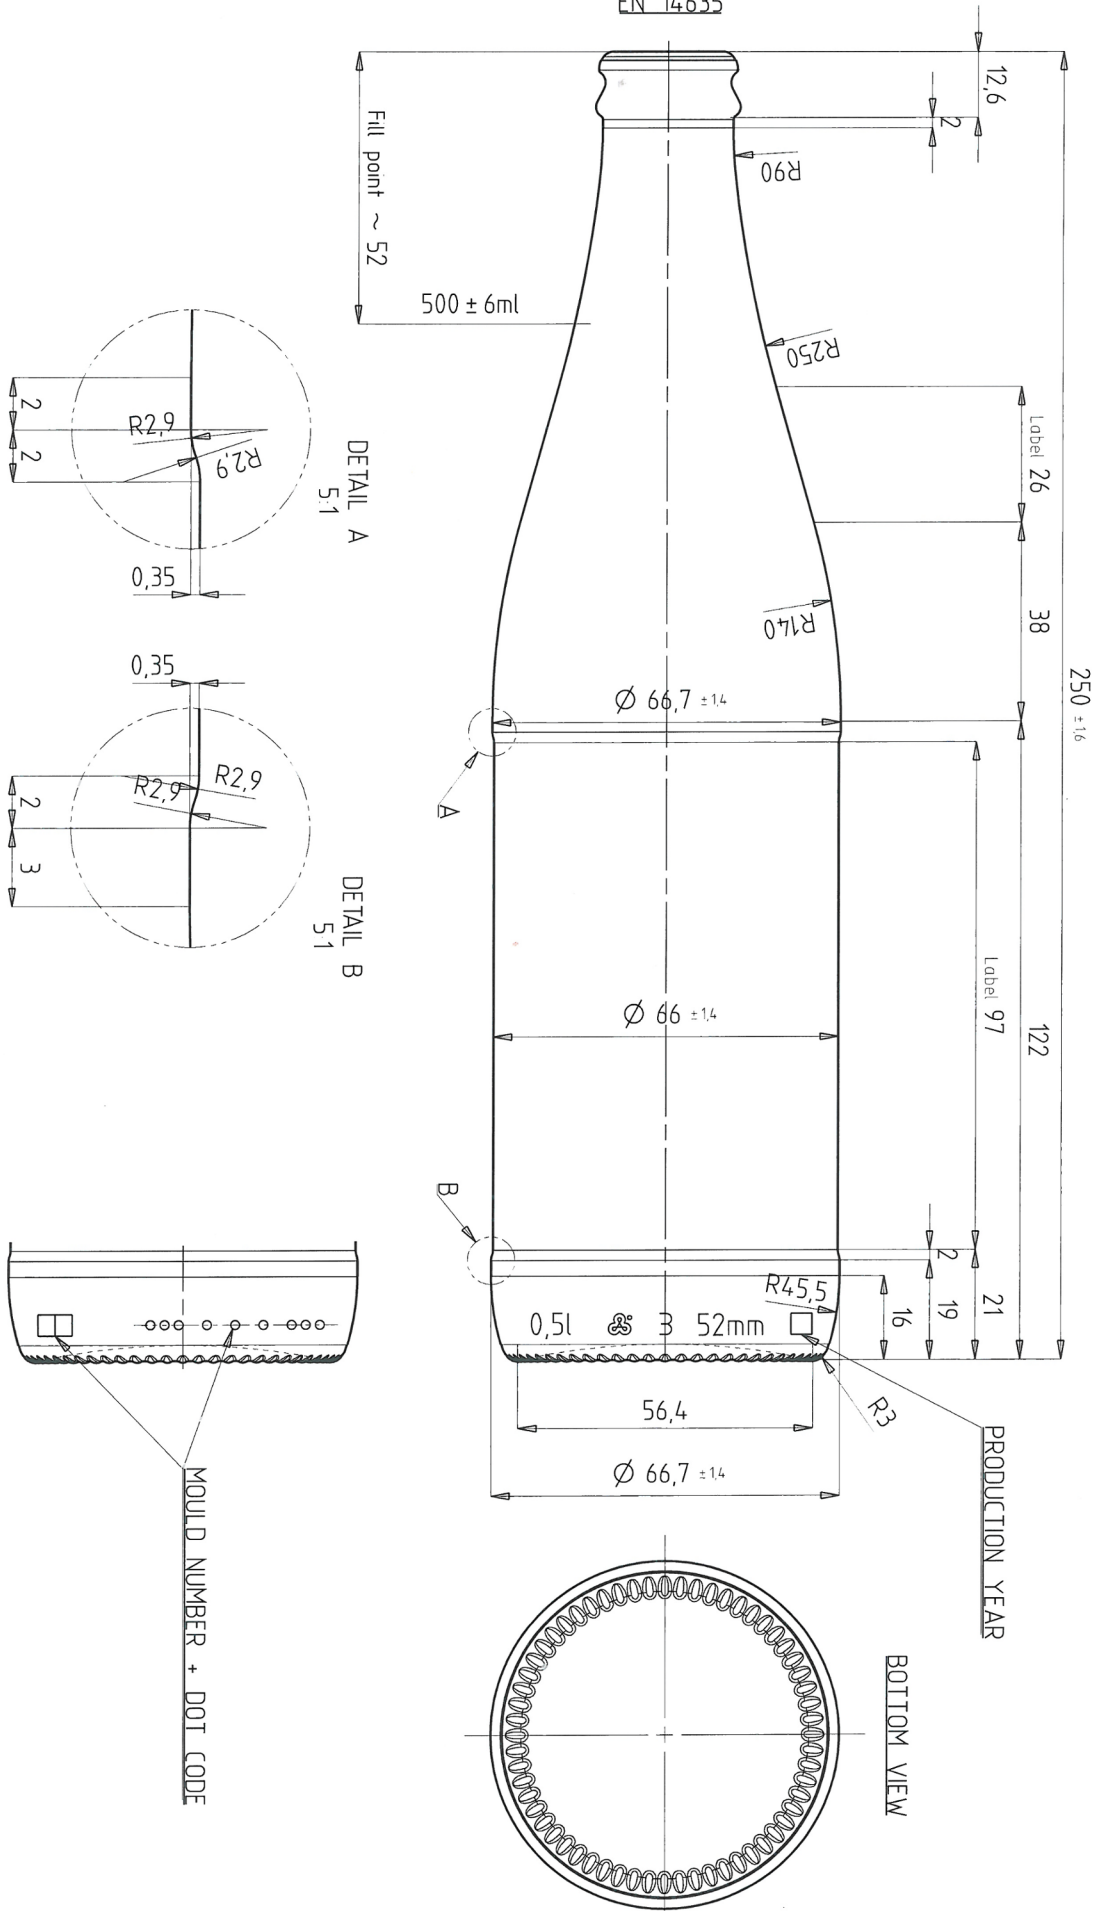

Finish  
 Crown finish 26 H 126  
 EN 14635

MOULD NUMBER + DOT CODE

PRODUCTION YEAR

BOTTOM VIEW

Vichy Light 500