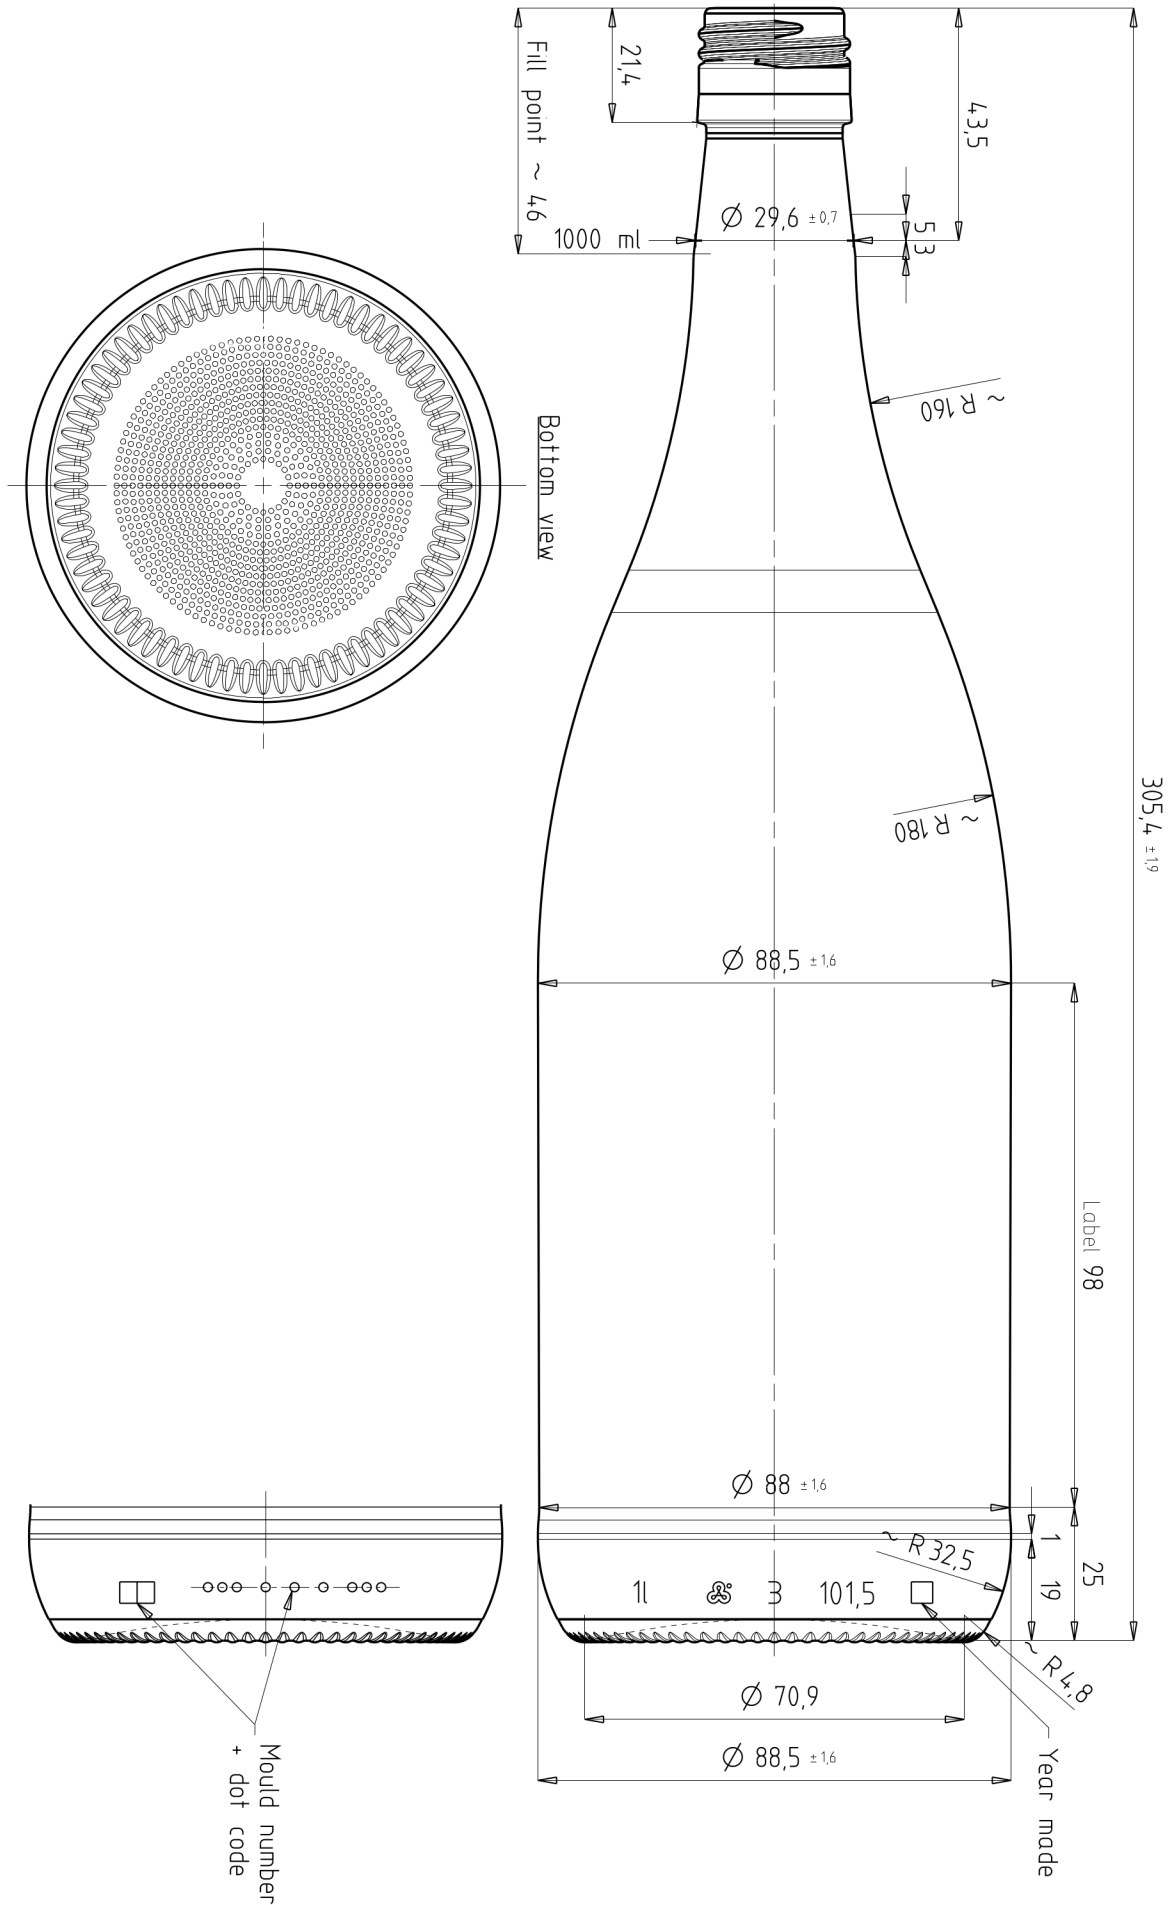

Finish
BVS 30 H

Burgunder BVS 1000