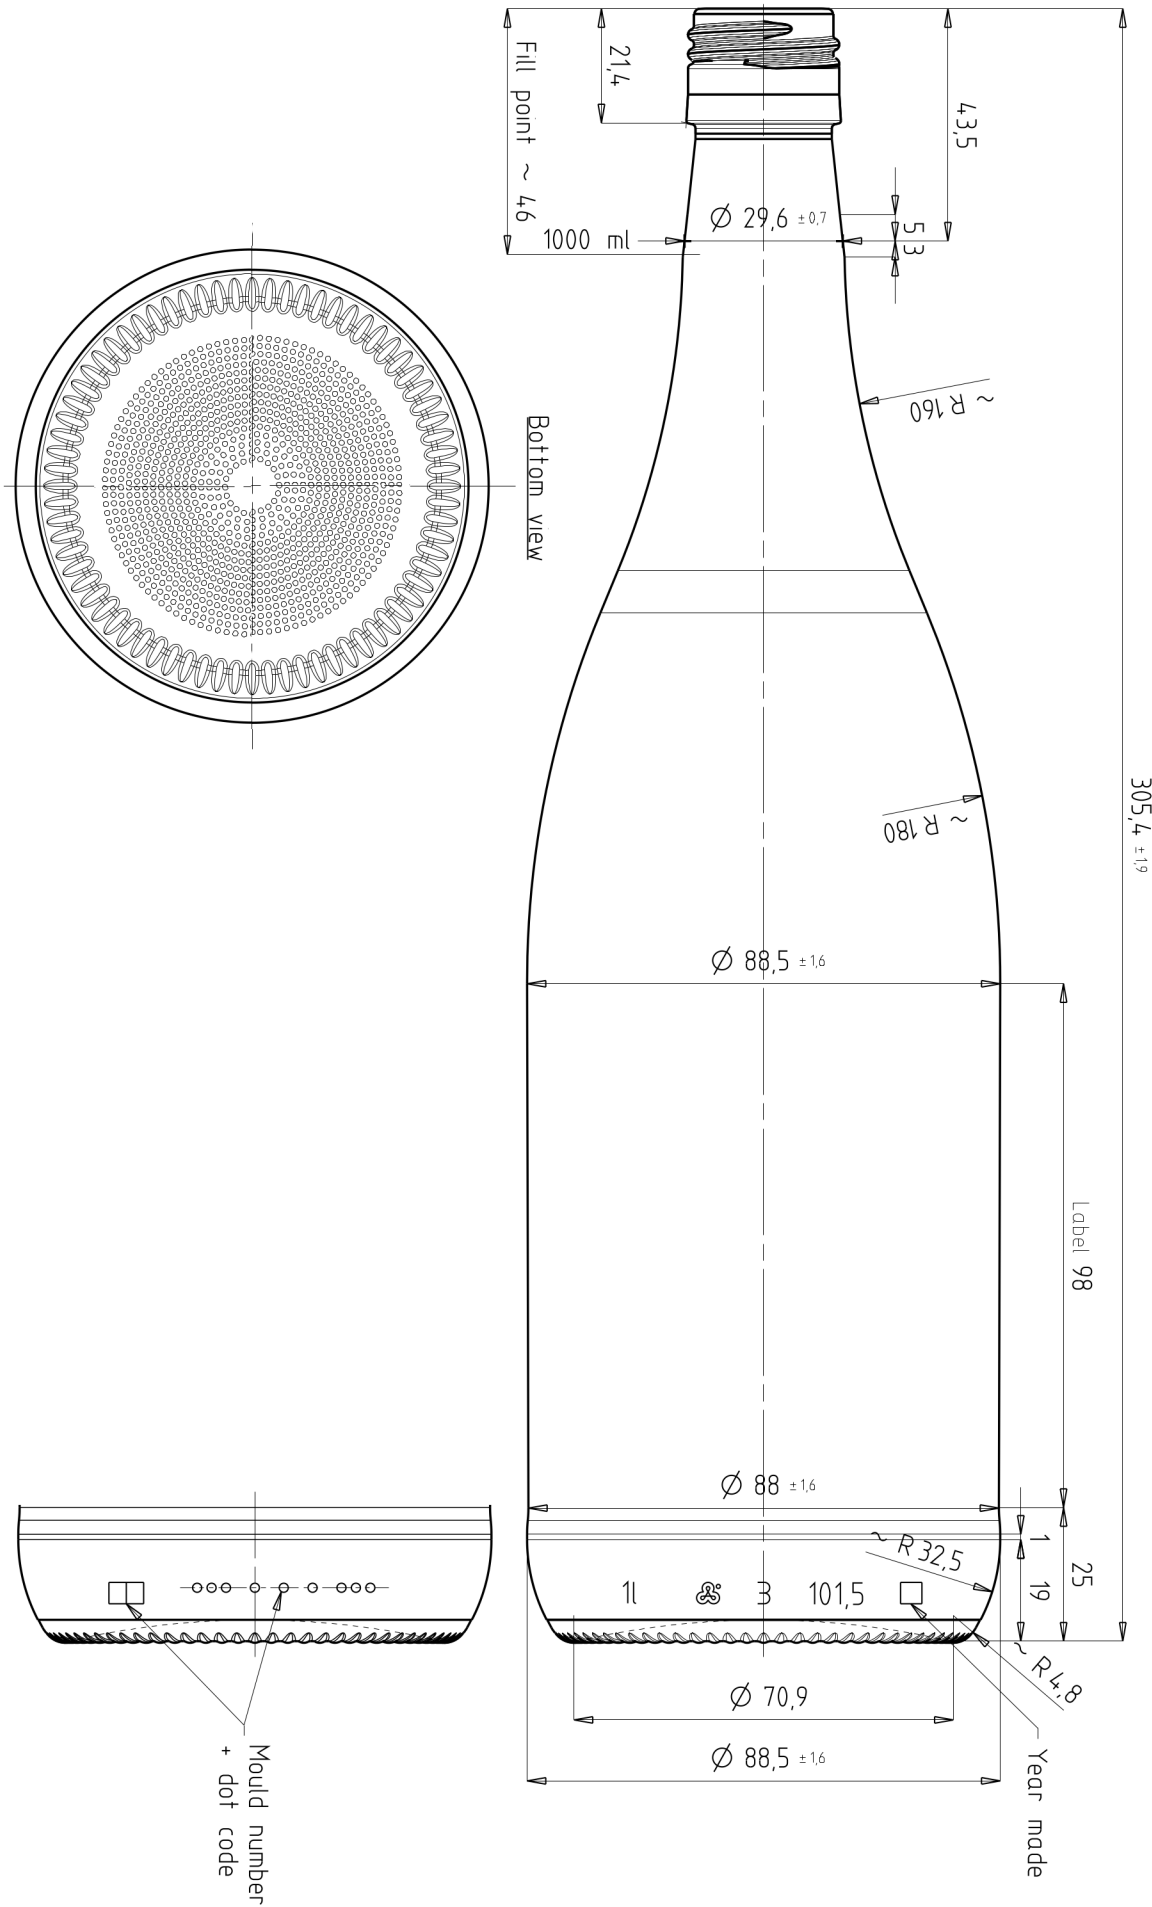

Finish
BVS 30 H

Burgunder FF 1000 BVS