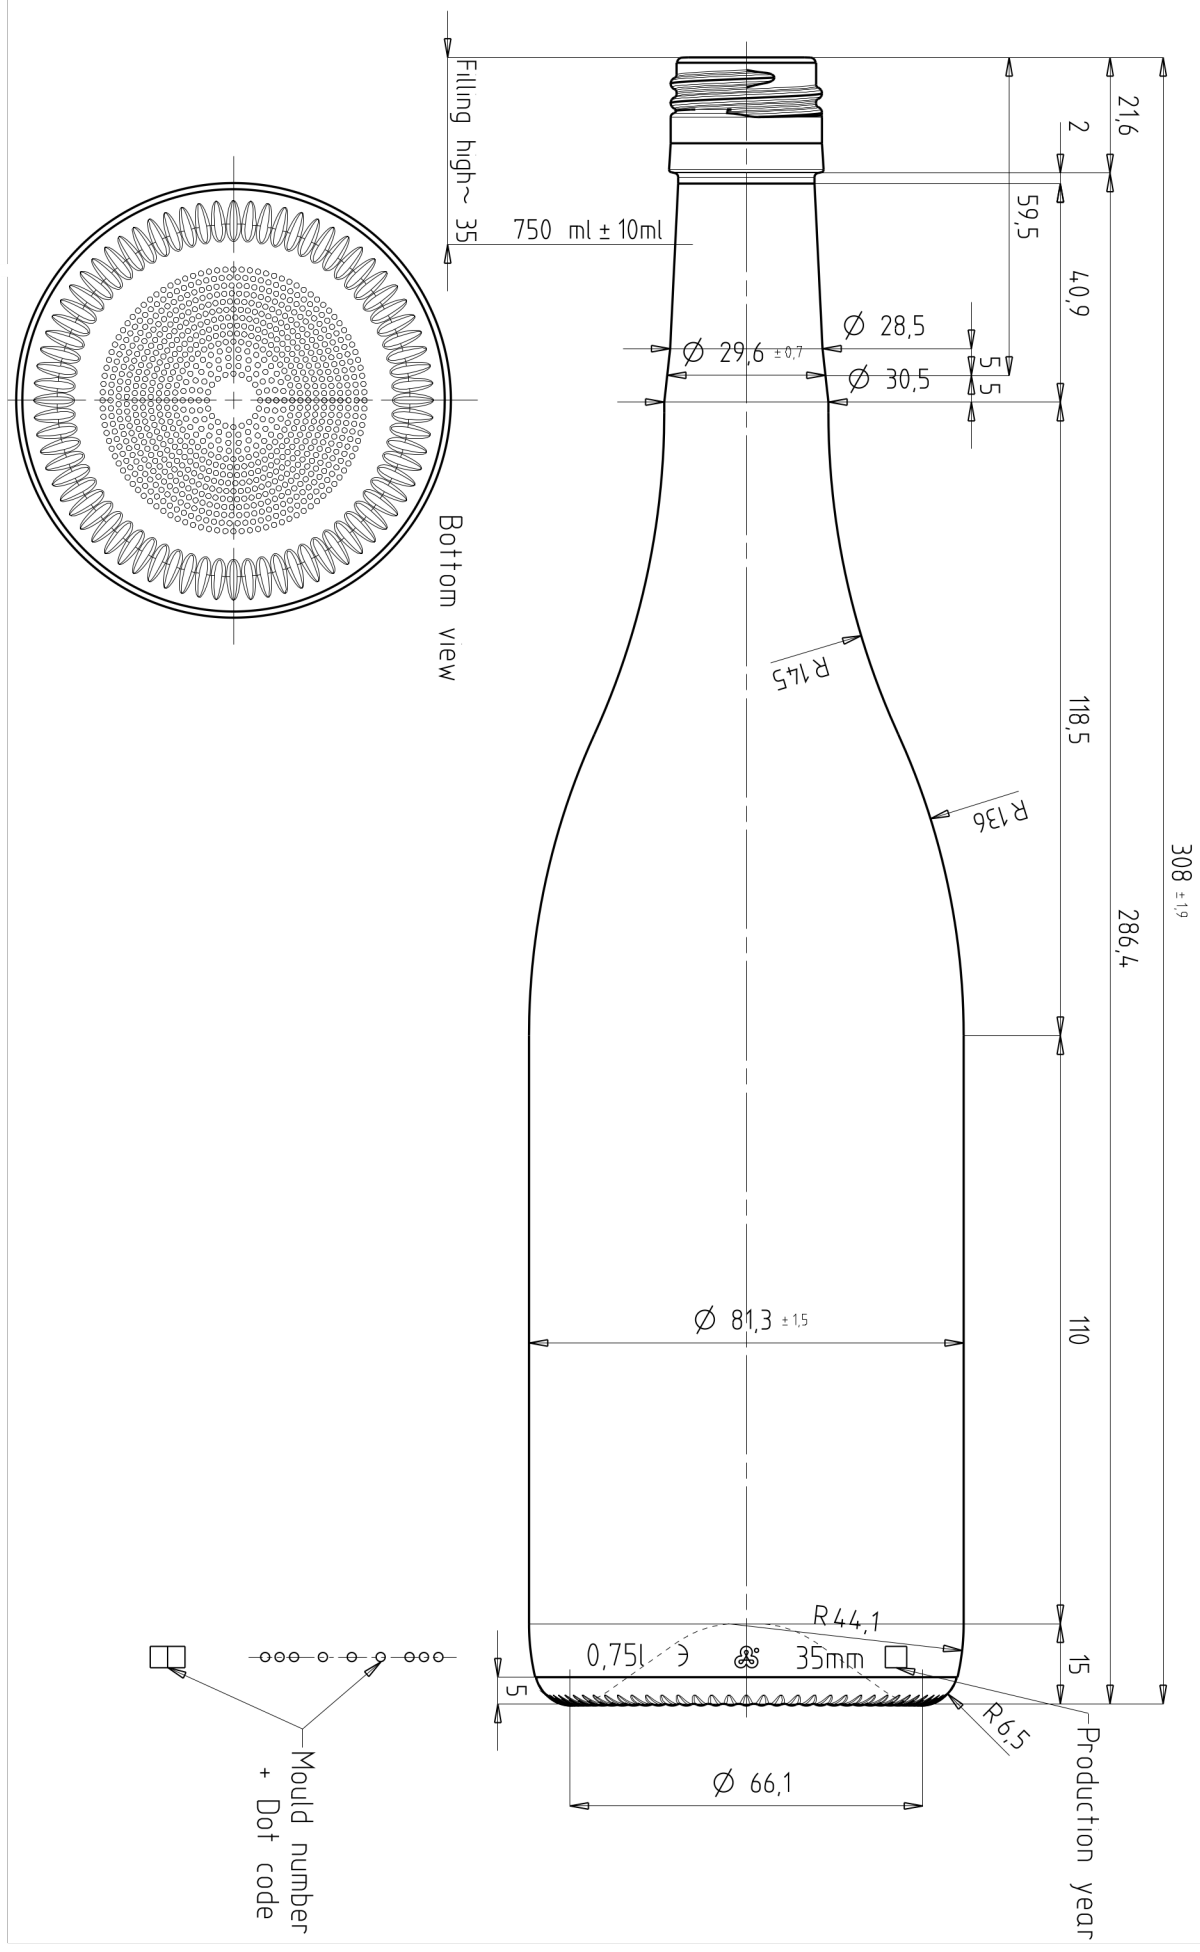

Finish
BVS 30 H

Burgunder Alta BVS 750