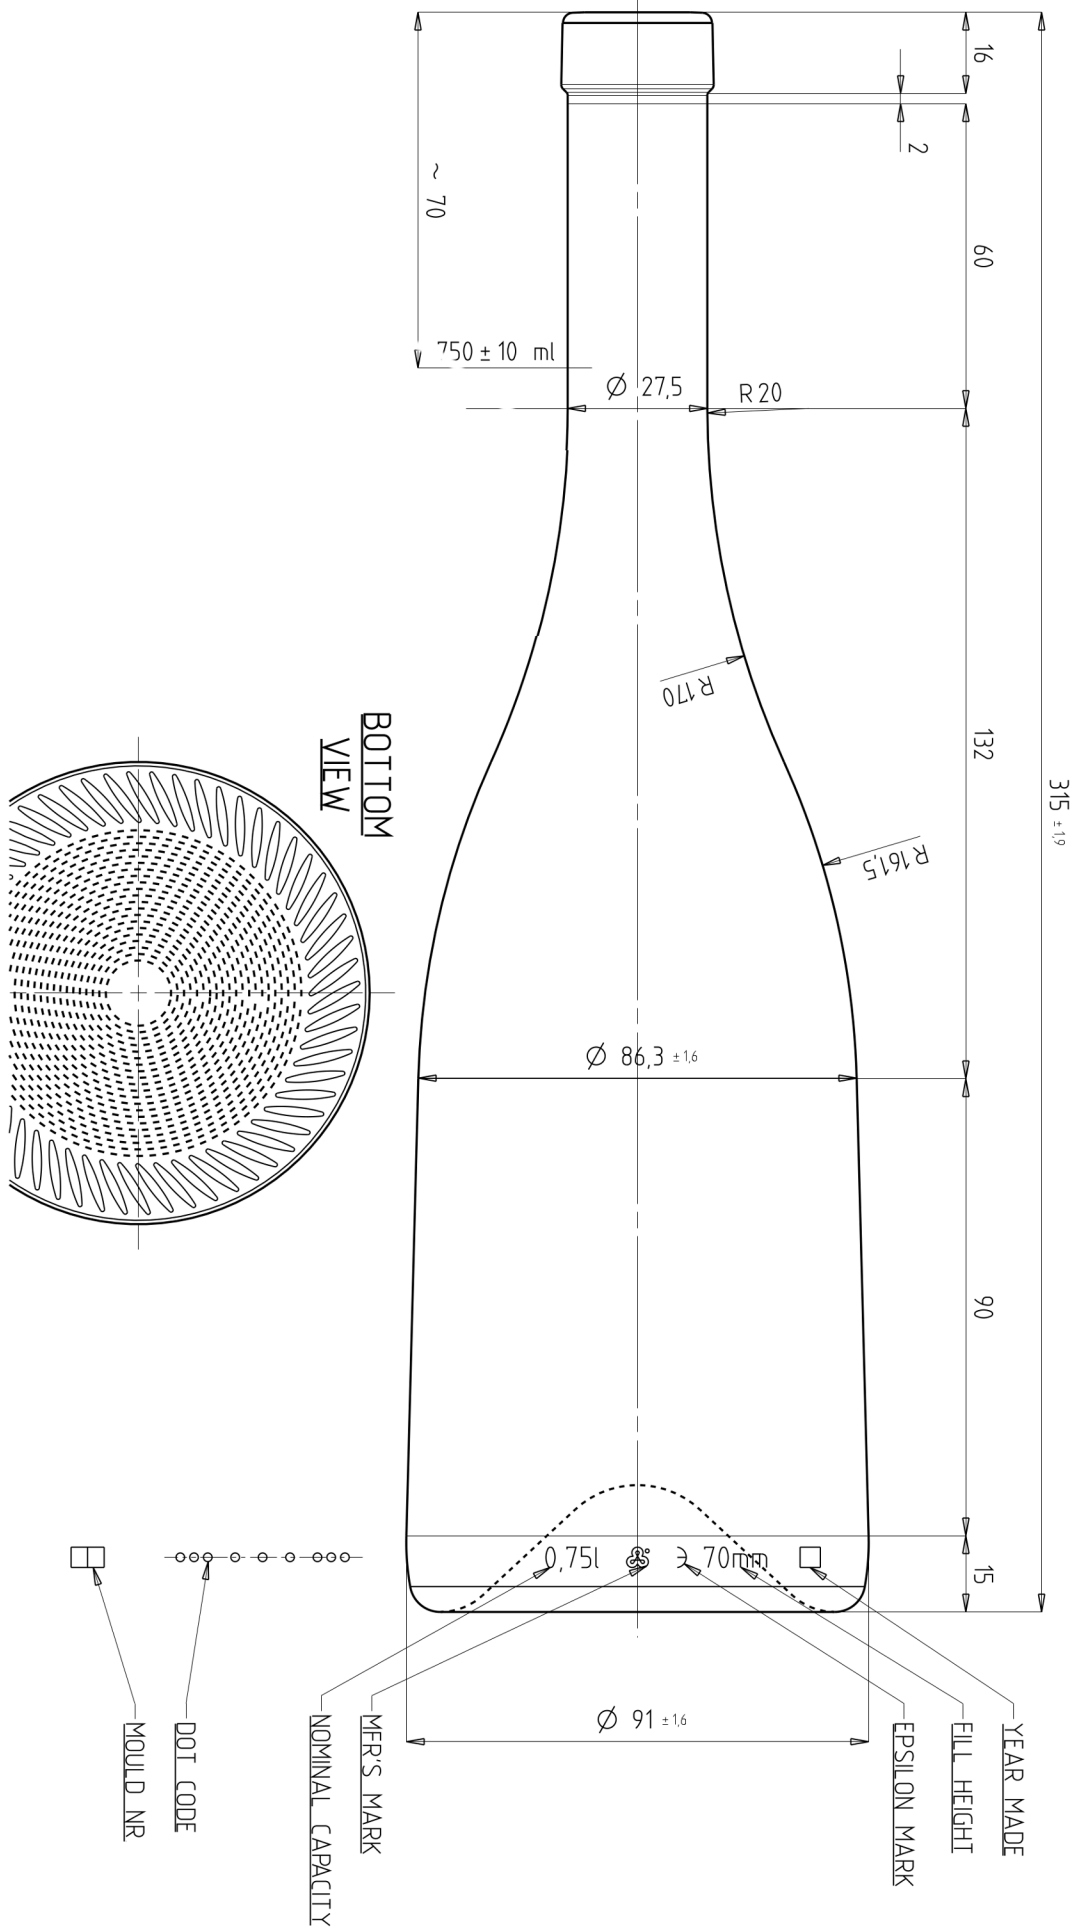

FINISH
OBERBAND_OBM_30/16

MVZ Burgunder 750