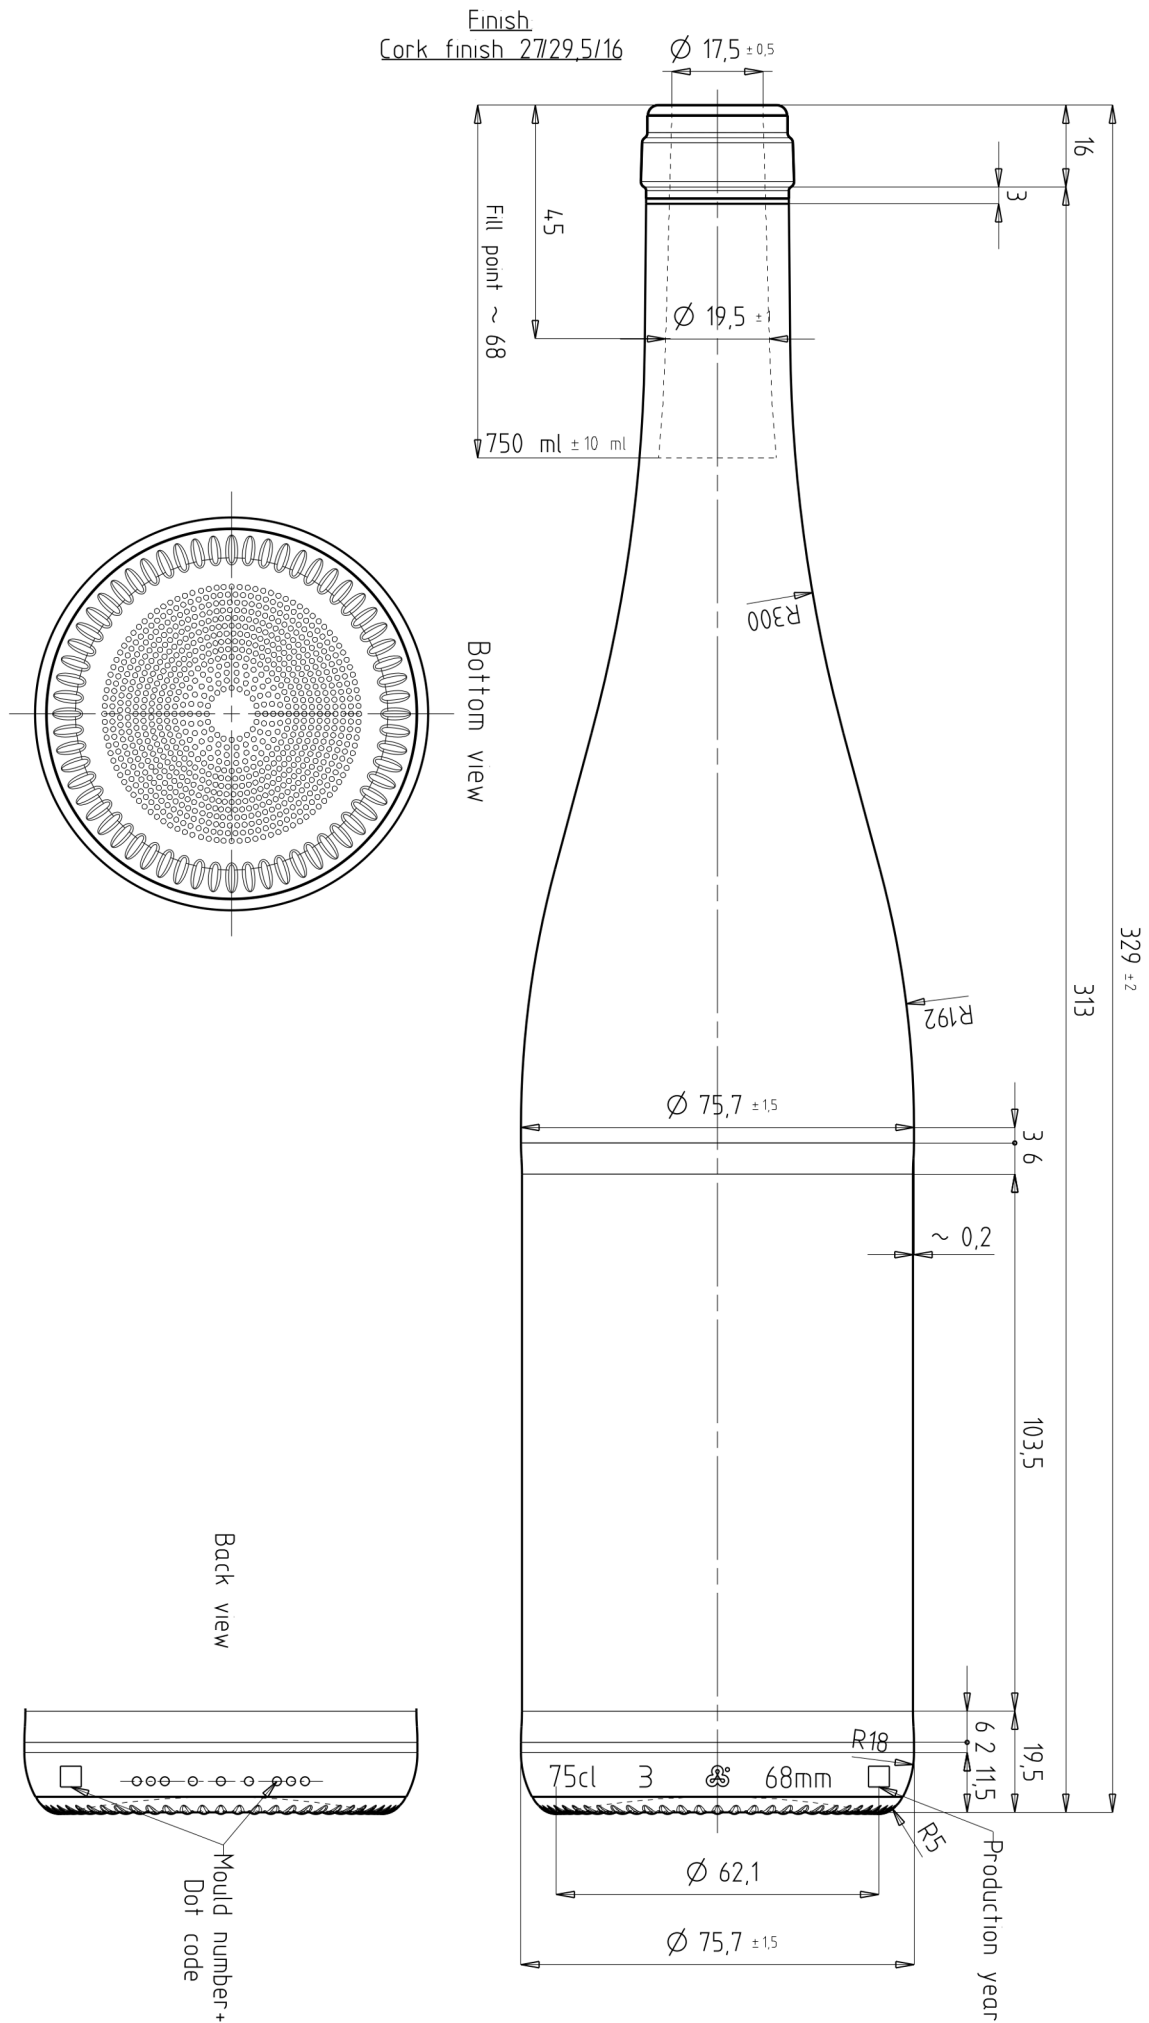

Finish
Cork finish 27/29,5/16

Rheinwein 750