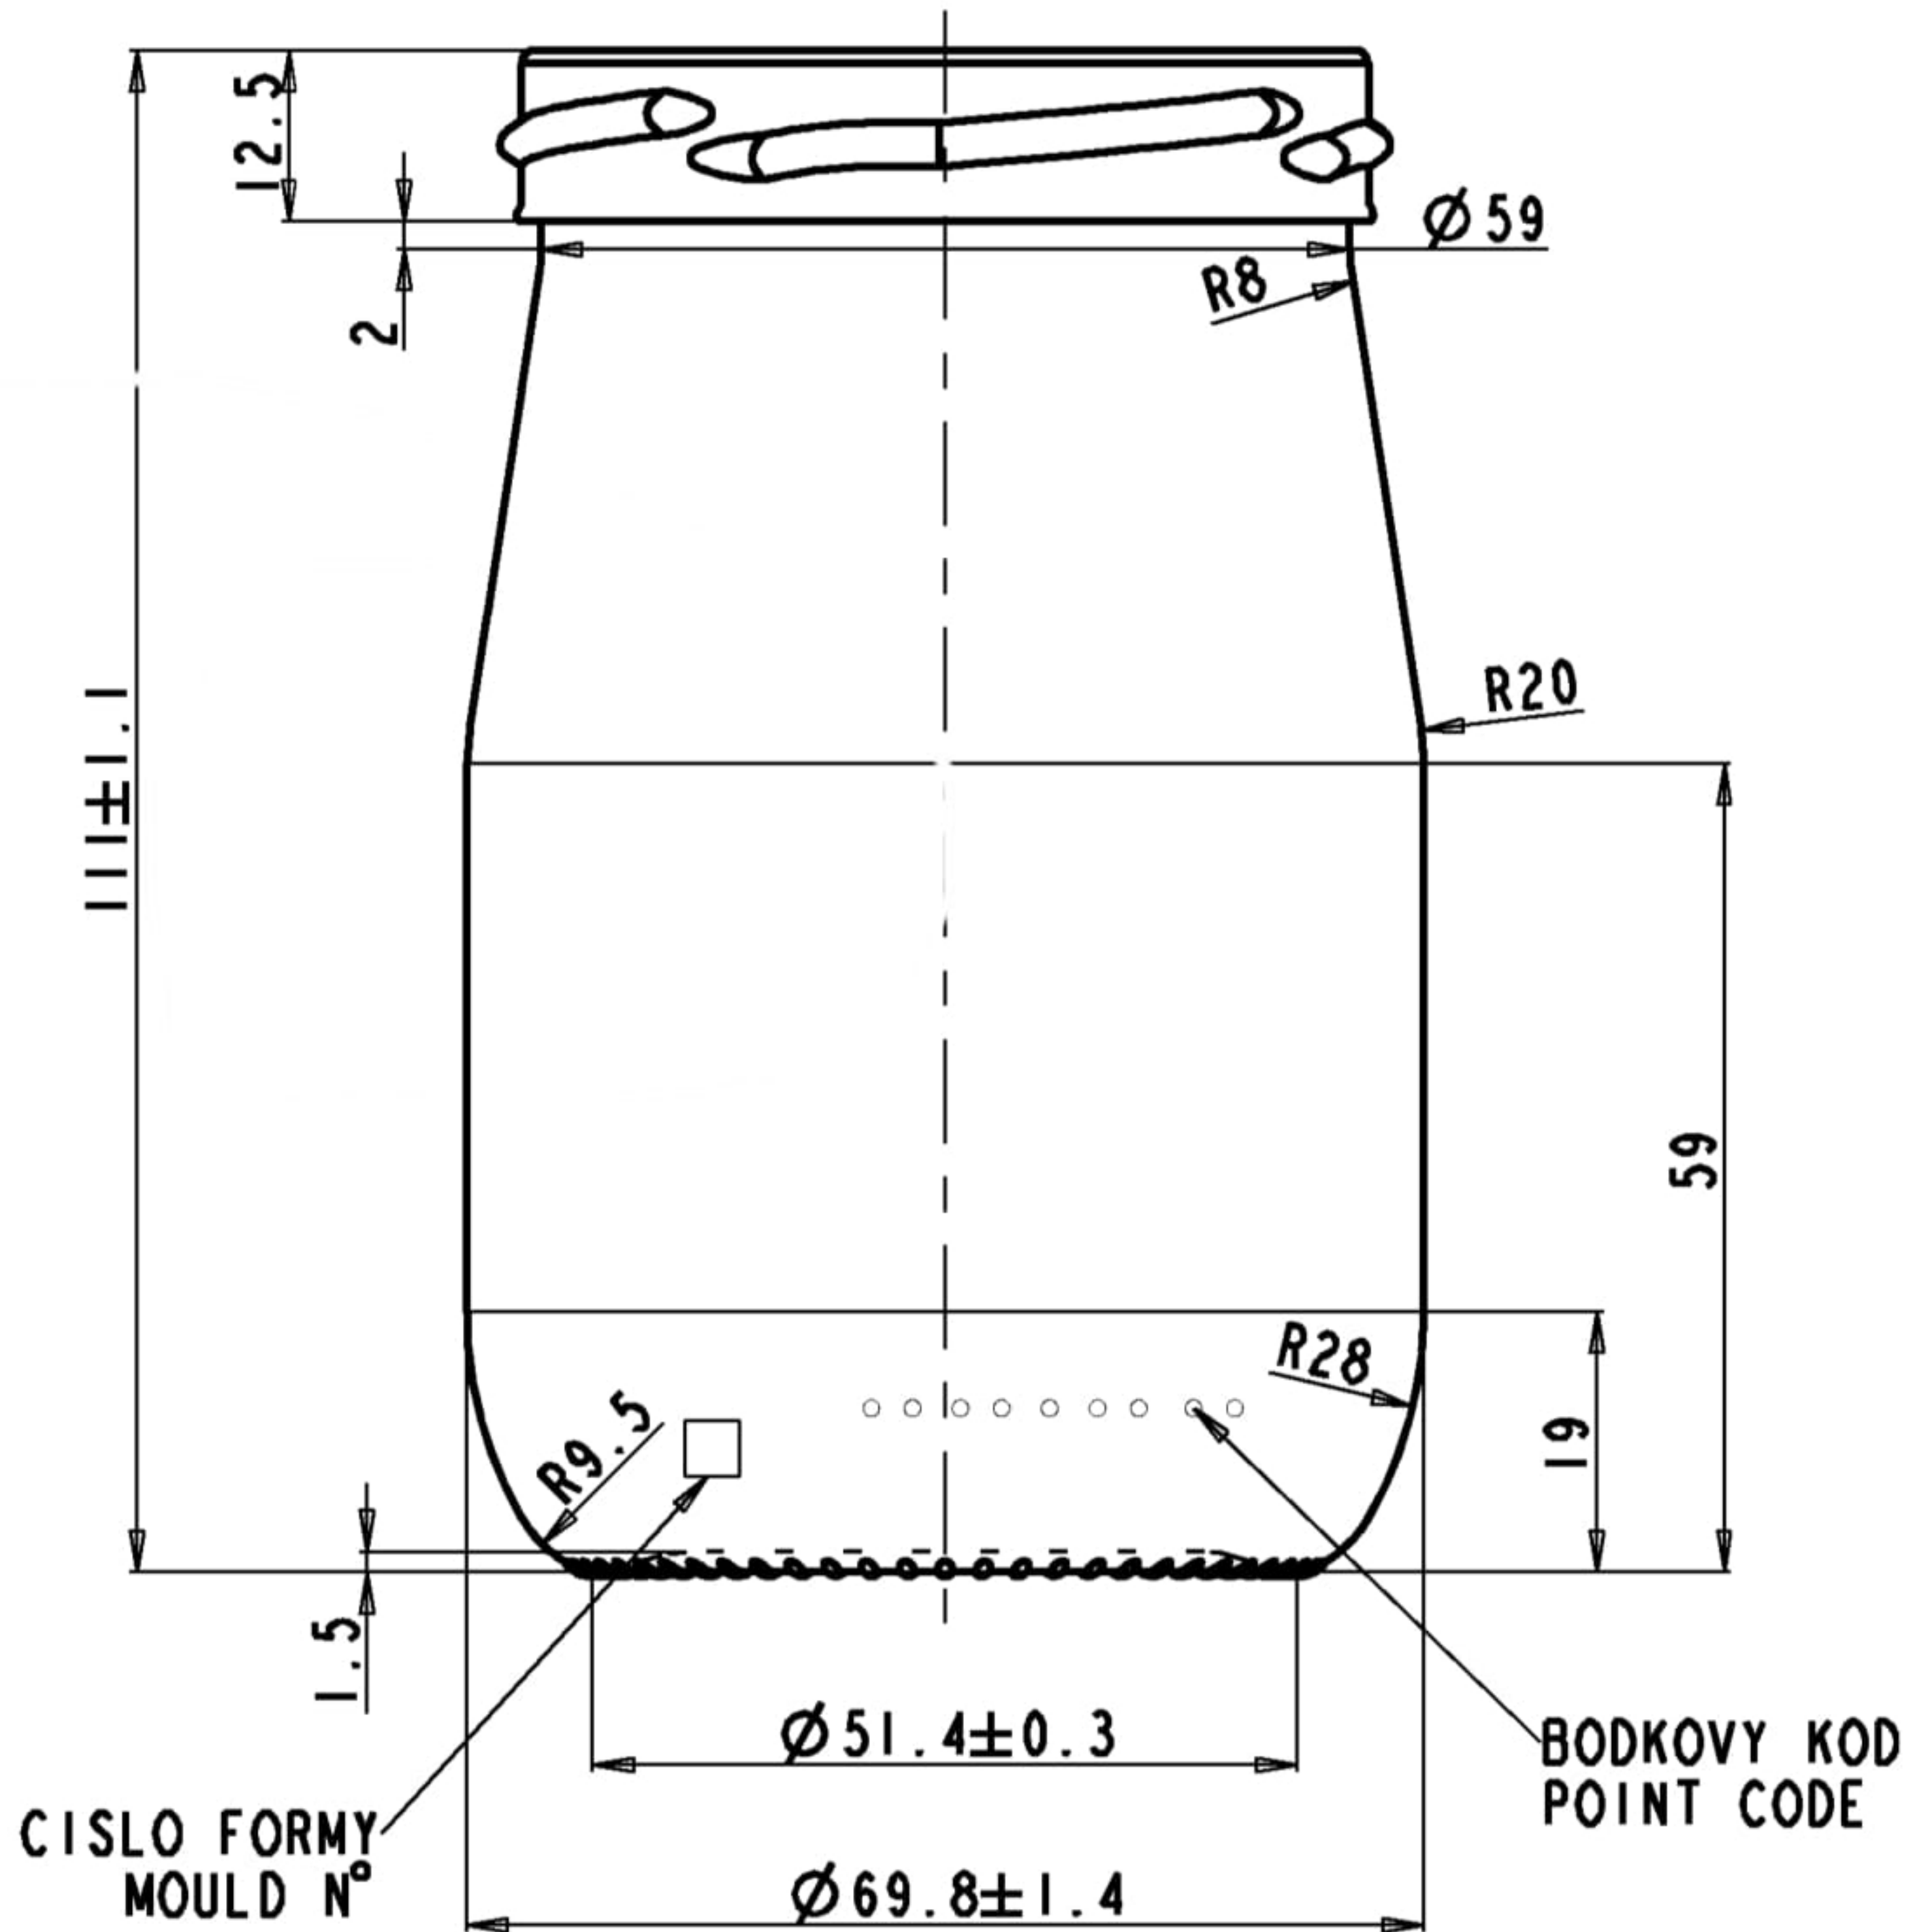

Twist Off 66 FDI38S

PREVEDENIE DNA
BOTTOM VIEW

Vajol Extra 315