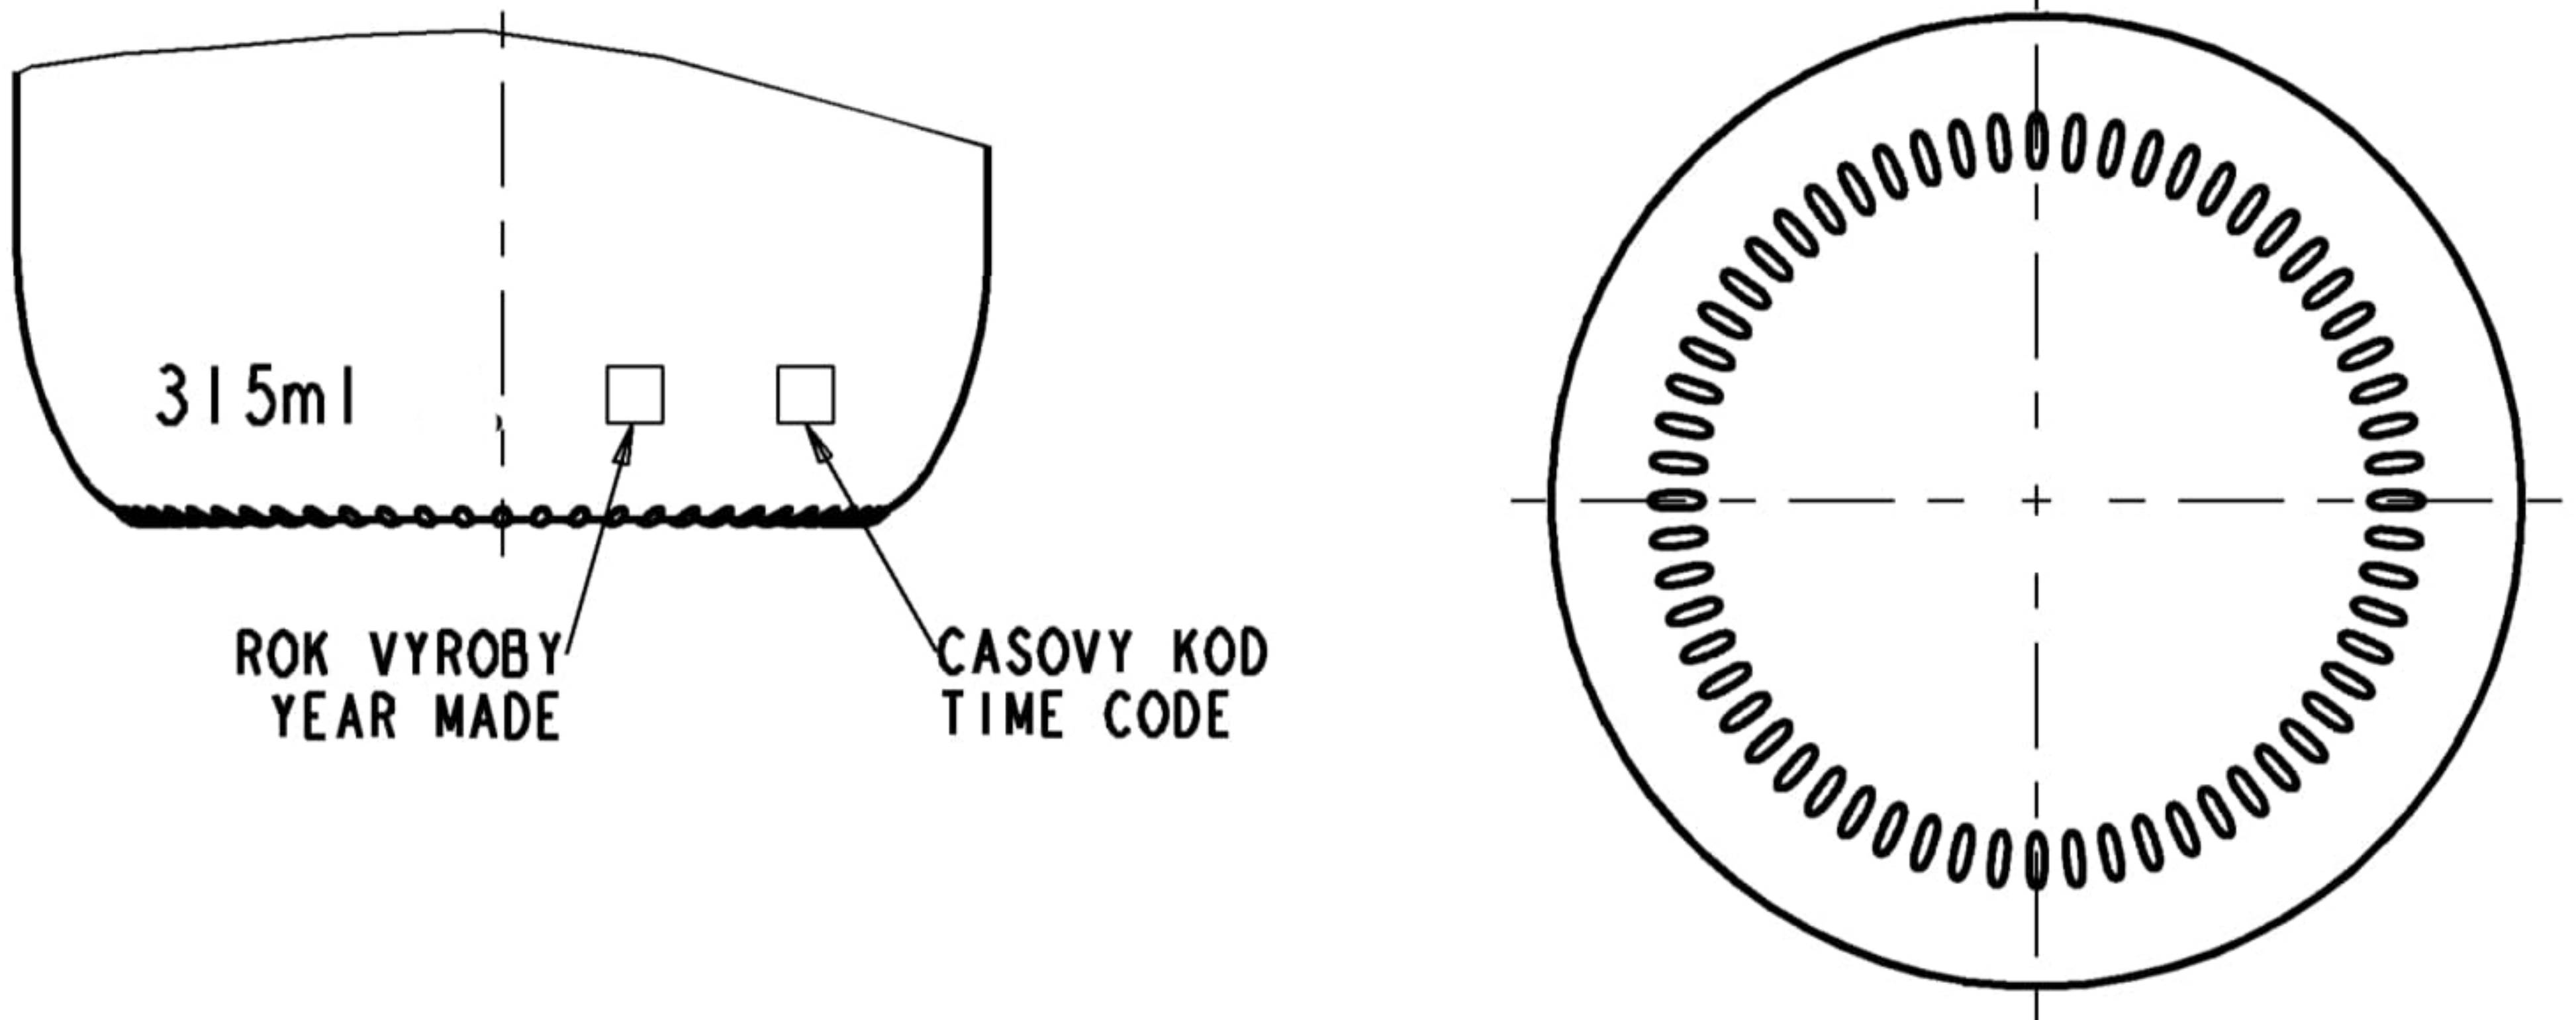

Twist Off 66 FDI38S

PREVEDENIE DNA
BOTTOM VIEW

Vajol Extra 315