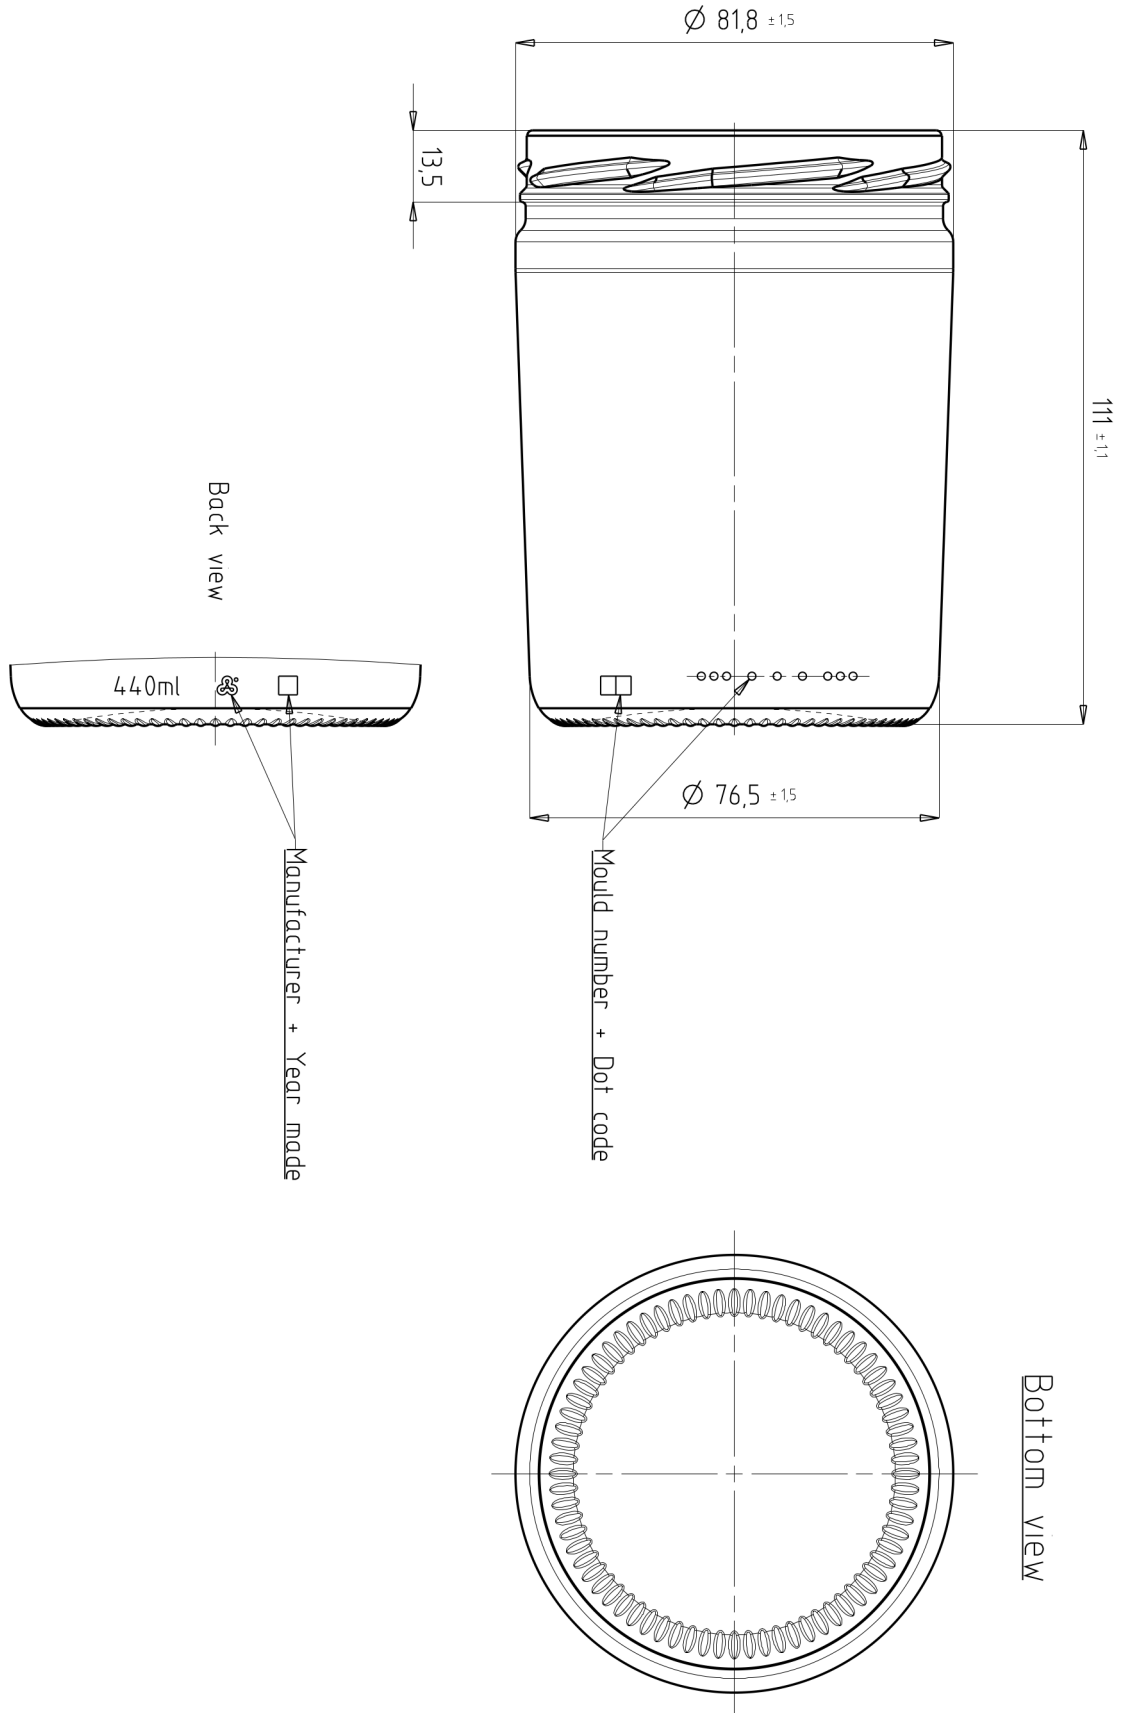

Finish
Twist-Off 82mm Regular
EN ISO 9100-11

Lunch 440