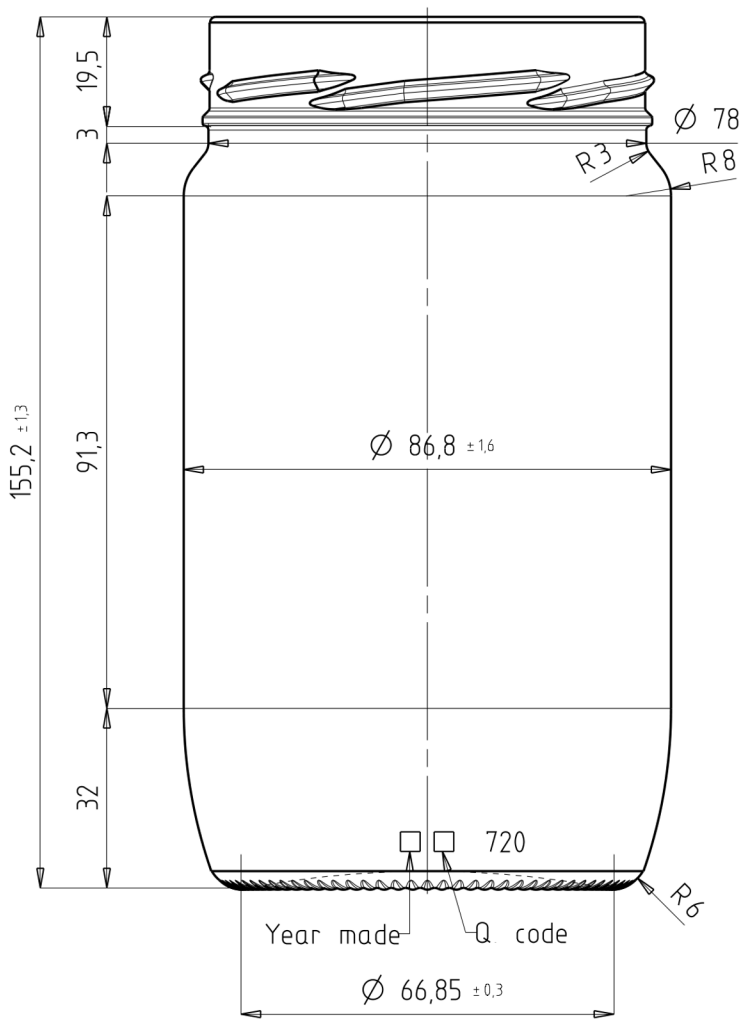

Finish: Twist Off 82mm Deep
GPI 20451

Bottom view

Franko DEEP 720