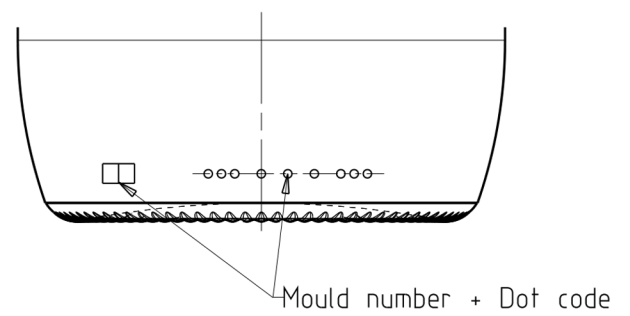

Finish: Twist Off 82mm Deep
GPI 20451

Bottom view

Franko DEEP 720